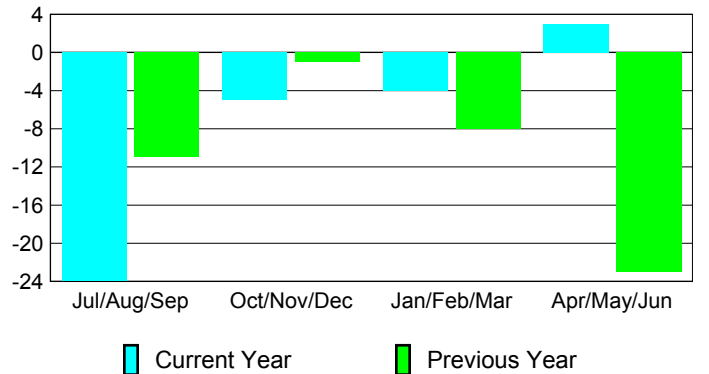

Membership Results 2008-2009

Membership 2007-2008

Month	Net Memb Goal	Actual New Memb	Actual Dropped Memb	Gain/Loss of Memb	Gain/Loss of Memb
Jul/Aug/Sep	-28	17	-41	-24	-11
Oct/Nov/Dec	-3	19	-24	-5	-1
Jan/Feb/Mar	26	33	-37	-4	-8
Apr/May/June	25	25	-22	3	-23
Totals	20	94	-124	-30	-43

Membership Results 2008-2009

Goal, New, Dropped, Gain/Loss

Comparison of Membership Gain/Loss

Current Year Compared to the Previous Year

Gender Comparison 2008-2009

Male

Female