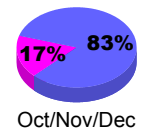

Membership Results 2008-2009

Membership 2007-2008

Month	Net Memb Goal	Actual New Memb	Actual Dropped Memb	Gain/Loss of Memb	Gain/Loss of Memb
Jul/Aug/Sep	-28	17	-41	-24	-11
Oct/Nov/Dec	-3	19	-24	-5	-1
Jan/Feb/Mar	26	33	-37	-4	-8
Apr/May/June	25	25	-22	3	-23
Totals	20	94	-124	-30	-43

Membership Results 2008-2009

Goal, New, Dropped, Gain/Loss

Comparison of Membership Gain/Loss

Current Year Compared to the Previous Year

Gender Comparison 2008-2009

Male

Female