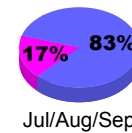

Membership Results 2008-2009

Membership 2007-2008

Month	Net Memb Goal	Actual New Memb	Actual Dropped Memb	Gain/Loss of Memb	Gain/Loss of Memb
Jul/Aug/Sep	-28	17	-41	-24	-11
Oct/Nov/Dec	-3	19	-24	-5	-1
Jan/Feb/Mar	26	33	-37	-4	-8
Apr/May/June	25	25	-22	3	-23
Totals	20	94	-124	-30	-43

Membership Results 2008-2009

Goal, New, Dropped, Gain/Loss

Comparison of Membership Gain/Loss

Current Year Compared to the Previous Year

Gender Comparison 2008-2009

Male

Female