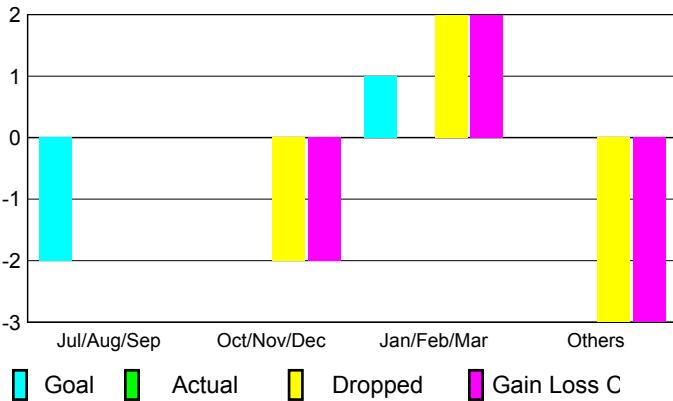

2008-2009 GMT Quarterly Report for District (or Undistricted) **District 104 C**

GMT: **JON BJARNI THORSTEINSSO**

Location: **NORWAY**

GMT CA: **4**

CLUBS

Club Results 2008-2009

Clubs 2007-2008

Month	New Club Goal	Actual New Clubs	Actual Dropped Clubs	Gain/Loss of Clubs	Gain/Loss of Clubs
Jul/Aug/Sep	-2	0	0	0	0
Oct/Nov/Dec	0	0	-2	-2	0
Jan/Feb/Mar	1	0	2	2	0
Apr/May/June	0	0	-3	-3	0
Totals	-1	0	-3	-3	0

Club Results 2008-2009

Goal, New, Dropped, Gain/Loss

Comparison of Club Gain/Loss

Current Year Compared to the Previous Year

YTD Status Quo Clubs 2008-2009

Status Quo Clubs Compared to Status Quo Members

MEMBERSHIP

Membership Results 2008-2009

Membership 2007-2008

Month	Net Memb Goal	Actual New Memb	Actual Dropped Memb	Gain/Loss of Memb	Gain/Loss of Memb
Jul/Aug/Sep	-28	17	-41	-24	-11
Oct/Nov/Dec	-3	19	-24	-5	-1
Jan/Feb/Mar	26	33	-37	-4	-8
Apr/May/June	25	25	-22	3	-23
Totals	20	94	-124	-30	-43