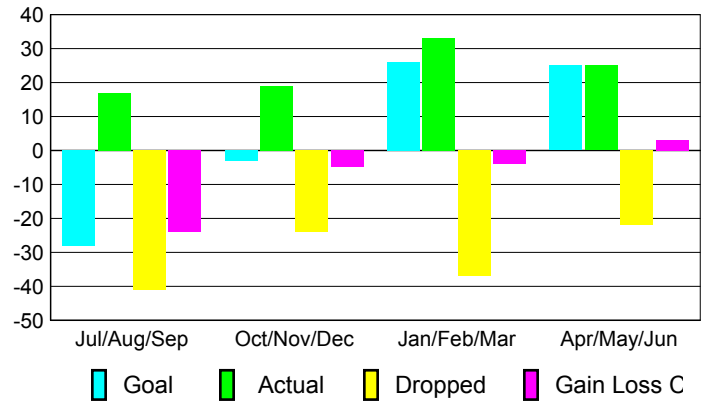

Membership Results 2008-2009

Goal, New, Dropped, Gain/Loss

Comparison of Membership Gain/Loss

Current Year Compared to the Previous Year